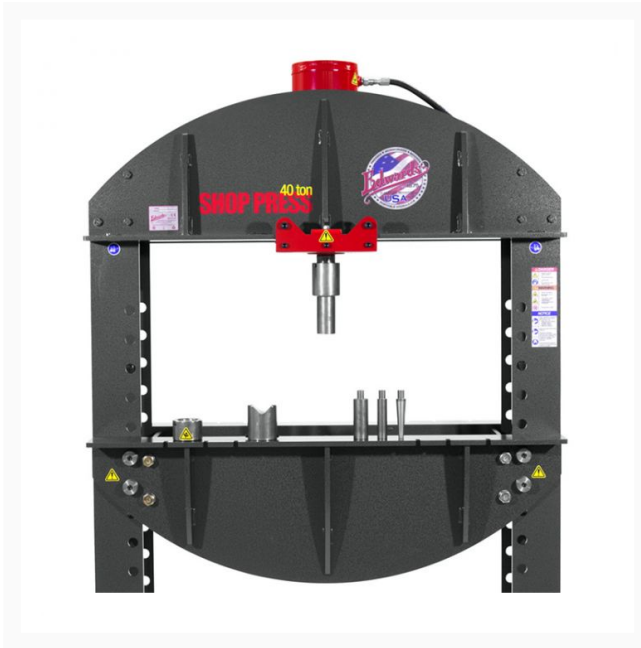

# Six Piece Press Tooling Set for 60 & 110 Ton Shop Presses

## Product Images

---

## Short Description

---

Six Piece Press Tooling Set for 60 & 110 Ton Shop Presses

## Additional Information

---

Stock Number	ED9-PRB06-1
Model Number	PRB06-1
Prop 65	Cancer and Reproductive Harm
Weight (Lbs.)	33
Gross Weight	33.0
Shipping Dimensions (L x W x H) (In.)	10 x 6 x 6