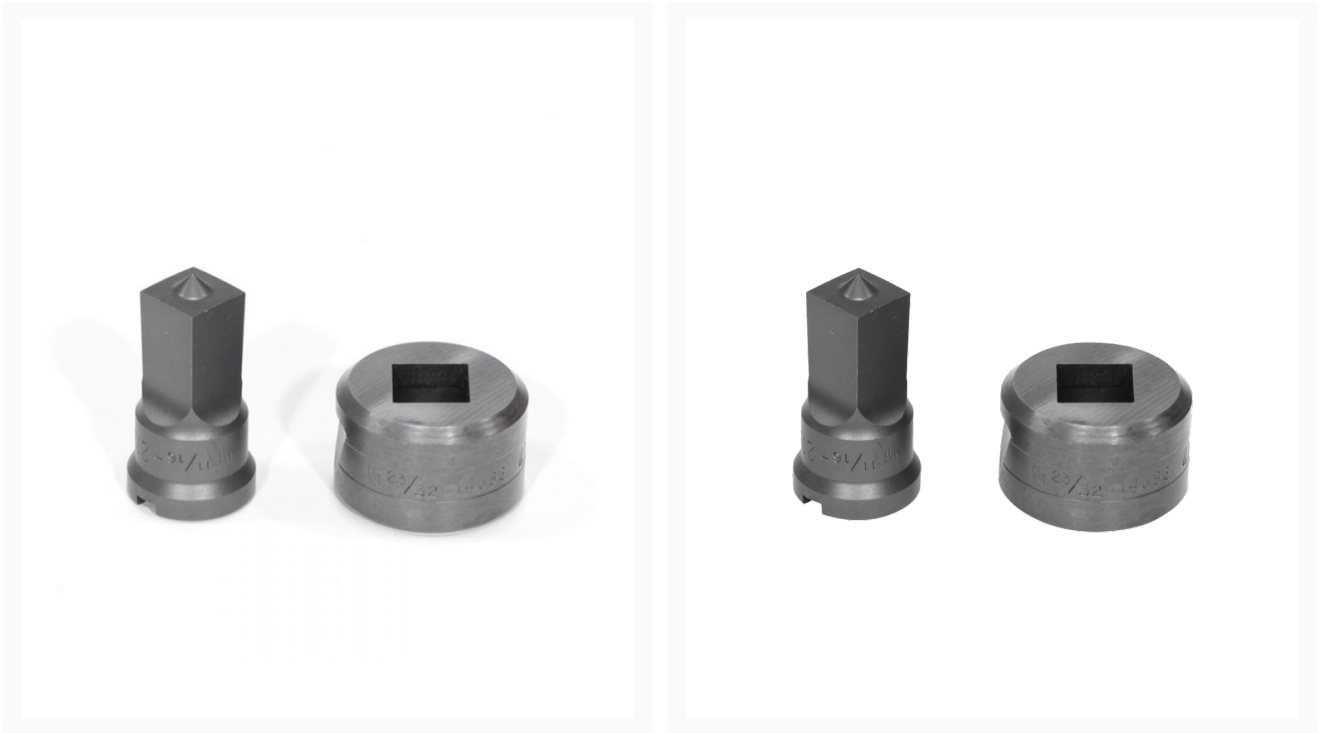

11/16" Square Punch & Die Set - (PDSQ11/16)

Product Images

Short Description

11/16" Square Punch & Die Set

Stock Number	ED9-PDSQ11/16
Model Number	PDSQ11/16
Prop 65	None
Type	Square Punch & Die Set
Warranty	No value
Weight (Lbs.)	2
Gross Weight	2.0